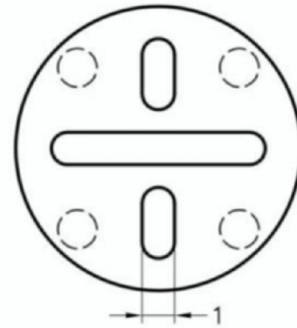

⚠ This dwg is for reference only, Actual dwg should be based on formal engineering dwg.

PART NUMBER		TO-05	SPEC. DWG.	
TITLE				
TRANSISTOR WASHERS				
MATERIAL			COLOR	
PBT(UL) 94V-0			NATURAL	
SIZE	SCALE	UNIT	CHECK	
A4	2:1	mm	Z.C	

PART NUMBER		TO-92	SPEC. DWG.	
TITLE				
TRANSISTOR WASHERS				
MATERIAL			COLOR	
NYLON 66(UL) 94V-0			NATURAL	
SIZE	SCALE	UNIT	CHECK	
A4	2:1	mm	Z.C	