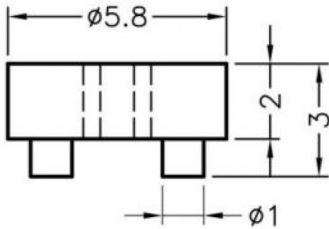

⚠ This dwg is for reference only, Actual dwg should be based on formal engineering dwg.

PART NUMBER		TO-05	SPEC. DWG.	
TITLE				
TRANSISTOR WASHERS				
MATERIAL			COLOR	
PBT(UL) 94V-0			NATURAL	
SIZE	SCALE	UNIT	CHECK	
A4	2:1	mm	Z.C	

PART NUMBER		TO-92	SPEC. DWG.	
TITLE				
TRANSISTOR WASHERS				
MATERIAL			COLOR	
NYLON 66(UL) 94V-0			NATURAL	
SIZE	SCALE	UNIT	CHECK	
A4	2:1	mm	Z.C	