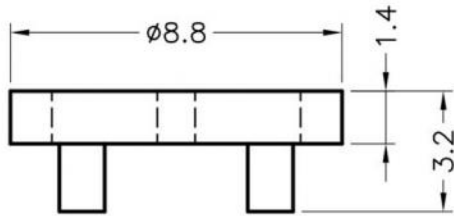

⚠ This dwg is for reference only, Actual dwg should be based on formal engineering dwg.

PART NUMBER		TO-05	SPEC. DWG.	
TITLE				
TRANSISTOR WASHERS				
MATERIAL			COLOR	
PBT(UL) 94V-0			NATURAL	
SIZE	SCALE	UNIT	CHECK	
A4	2:1	mm	Z.C	

PART NUMBER		TO-92	SPEC. DWG.	
TITLE				
TRANSISTOR WASHERS				
MATERIAL			COLOR	
NYLON 66(UL) 94V-0			NATURAL	
SIZE	SCALE	UNIT	CHECK	
A4	2:1	mm	Z.C	