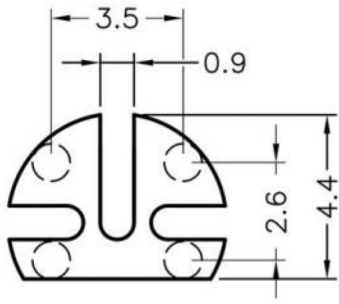

⚠ This dwg is for reference only, Actual dwg should be based on formal engineering dwg.

PART NUMBER		TO-05	SPEC. DWG.	
TITLE				
TRANSISTOR WASHERS				
MATERIAL			COLOR	
PBT(UL) 94V-0			NATURAL	
SIZE	SCALE	UNIT	CHECK	
A4	2:1	mm	Z.C	

PART NUMBER		TO-92	SPEC. DWG.	
TITLE				
TRANSISTOR WASHERS				
MATERIAL			COLOR	
NYLON 66(UL) 94V-0			NATURAL	
SIZE	SCALE	UNIT	CHECK	
A4	2:1	mm	Z.C	