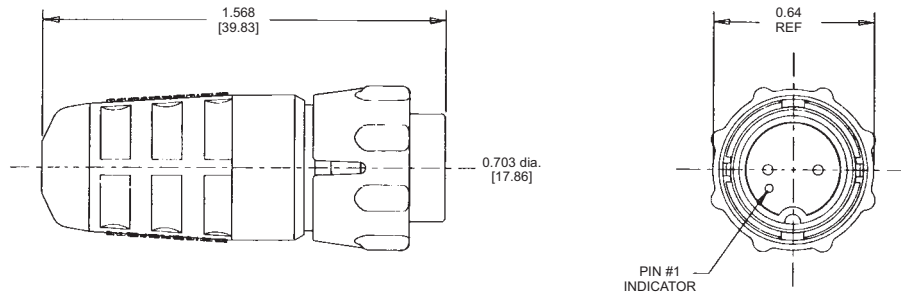

EN3™ MINI WEATHERTIGHT CONNECTOR SERIES

EN3™ CORD CONNECTOR

Cord Connector Contact Arrangements Shown from rear of connector

* 7 and 8 pin not available in crimp male, cord male and panel female

DIMENSIONS ARE FOR REFERENCE ONLY $\frac{\text{Inch}}{\text{(mm)}}$