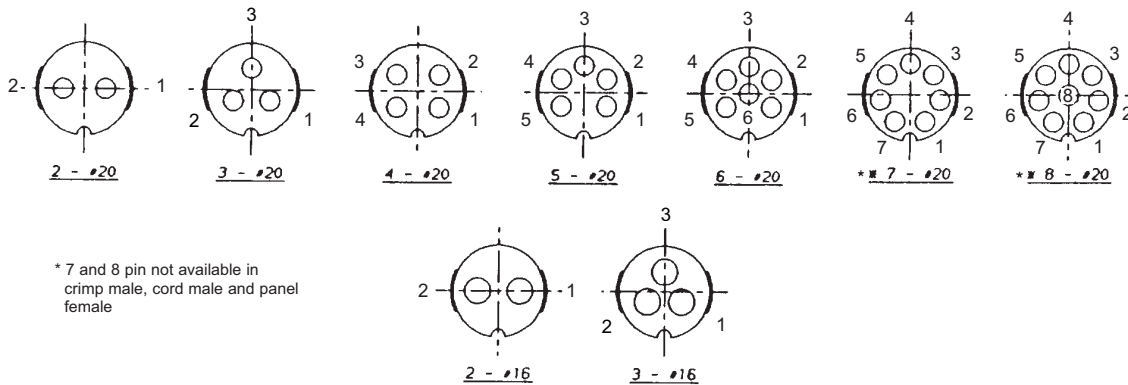

EN3™ MINI WEATHERTIGHT CONNECTOR SERIES

EN3™ CORD CONNECTOR

Cord Connector Contact Arrangements Shown from rear of connector

* 7 and 8 pin not available in crimp male, cord male and panel female

DIMENSIONS ARE FOR REFERENCE ONLY $\frac{\text{Inch}}{\text{(mm)}}$