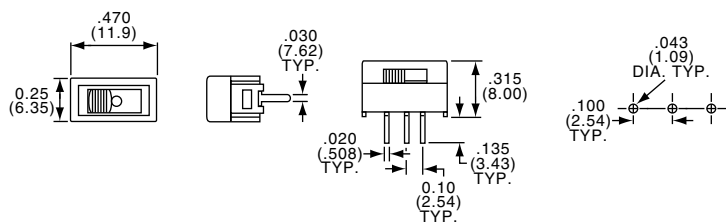

DPDT

Tyco Electronics	Alcoswitch	Act. Code	Pg. M5				Contacts
4-1437580-4	MSSA204N	N		On	None	On	Silver