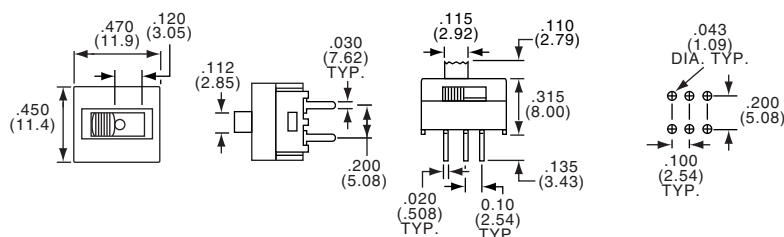

Slide Switches, Instrumentation Grade, .100 Terminal Spacing

SEE PAGE B30 FOR PRODUCT SPECIFICATIONS

SPDT

Tyco Electronics	Alcoswitch	Act. Code	Pg. M5				Contacts
1-1437580-7	MSSA101DG	D		On	None	On	Gold
—	MSSA101EG	E		On	Off	On	Gold
2-1437580-3	MSSA104D	D		On	None	On	Silver
2-1437580-6	MSSA104E	E		On	Off	On	Silver

B
MSSA-01/04 Series

DPDT

Tyco Electronics	Alcoswitch	Act. Code	Pg. M5				Contacts
4-1437580-4	MSSA204N	N		On	None	On	Silver

SPDT FLUSH ACTUATOR

Tyco Electronics	Alcoswitch	Act. Code	Pg. M5				Contacts
2-1437580-4	MSSA104D1	D		On	None	On	Silver

DPDT FLUSH ACTUATOR

Tyco Electronics	Alcoswitch	Act. Code	Pg. M5				Contacts
4-1437580-5	MSSA204N1	N		On	None	On	Silver
4-1437580-8	MSSA204P1	P		On	Off	On	Silver