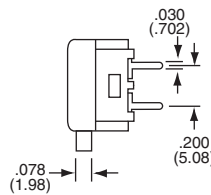

Tyco Electronics	Alcoswitch	Act. Code	Pg. M5	■ ■ ■			Contacts
4-1437580-2	MSSA201NGRA	N		On	None	On	Gold
8-1437580-2	MSSA201PGRA	P		On	Off	On	Gold
4-1437580-6	MSSA204NRA	N		On	None	On	Silver
—	MSSA204PRA	P		On	Off	On	Silver