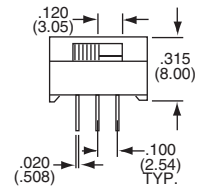

Tyco Electronics	Alcoswitch	Act. Code	Pg. M5	■ ■ ■			Contacts
4-1437580-2	MSSA201NGRA	N		On	None	On	Gold
8-1437580-2	MSSA201PGRA	P		On	Off	On	Gold
4-1437580-6	MSSA204NRA	N		On	None	On	Silver
—	MSSA204PRA	P		On	Off	On	Silver