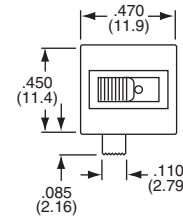

Tyco Electronics	Alcoswitch	Act. Code	Pg. M5	■ ■ ■			Contacts
4-1437580-2	MSSA201NGRA	N		On	None	On	Gold
8-1437580-2	MSSA201PGRA	P		On	Off	On	Gold
4-1437580-6	MSSA204NRA	N		On	None	On	Silver
—	MSSA204PRA	P		On	Off	On	Silver