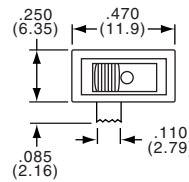

Tyco Electronics	Alcoswitch	Act. Code	Pg. M5	■ ■ ■			Contacts
1-1437580-9	MSSA101DGRA	D		On	None	On	Gold
2-1437580-1	MSSA101EGRA	E		On	Off	On	Gold
2-1437580-5	MSSA104DRA	D		On	None	On	Silver
2-1437580-8	MSSA104ERA	E		On	Off	On	Silver

DPDT