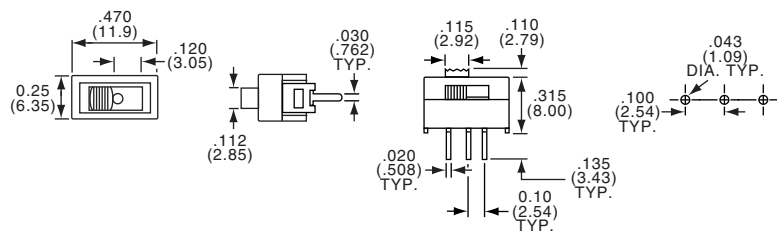

Slide Switches, Instrumentation Grade, .100 Terminal Spacing

SEE PAGE B30 FOR PRODUCT SPECIFICATIONS

SPDT

MSSA104D

Tyco Electronics	Alcoswitch	Act. Code	Pg. M5				Contacts
1-1437580-7	MSSA101DG	D		On	None	On	Gold
—	MSSA101EG	E		On	Off	On	Gold
2-1437580-3	MSSA104D	D		On	None	On	Silver
2-1437580-6	MSSA104E	E		On	Off	On	Silver

B
MSSA-01/04 Series

DPDT

MSSA204N

Tyco Electronics	Alcoswitch	Act. Code	Pg. M5				Contacts
4-1437580-4	MSSA204N	N		On	None	On	Silver

SPDT FLUSH ACTUATOR

MSSA104D1

Tyco Electronics	Alcoswitch	Act. Code	Pg. M5				Contacts
2-1437580-4	MSSA104D1	D		On	None	On	Silver

DPDT FLUSH ACTUATOR

MSSA204N1

Tyco Electronics	Alcoswitch	Act. Code	Pg. M5				Contacts
4-1437580-5	MSSA204N1	N		On	None	On	Silver
4-1437580-8	MSSA204P1	P		On	Off	On	Silver

Slide Switches, Instrumentation Grade, .100 Terminal Spacing