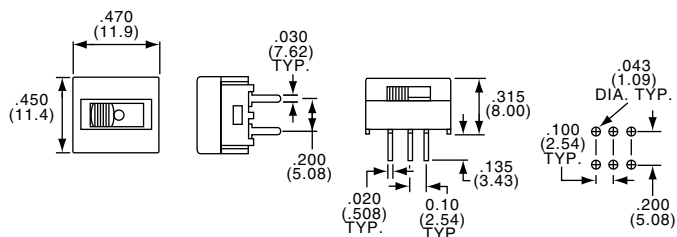

Slide Switches, Instrumentation Grade, .100 Terminal Spacing

SEE PAGE B30 FOR PRODUCT SPECIFICATIONS

SPDT

MSSA104D

Tyco Electronics	Alcoswitch	Act. Code	Pg. M5				Contacts
1-1437580-7	MSSA101DG	D		On	None	On	Gold
—	MSSA101EG	E		On	Off	On	Gold
2-1437580-3	MSSA104D	D		On	None	On	Silver
2-1437580-6	MSSA104E	E		On	Off	On	Silver

DPDT FLUSH ACTUATOR

MSSA204N1

Tyco Electronics	Alcoswitch	Act. Code	Pg. M5				Contacts
4-1437580-5	MSSA204N1	N		On	None	On	Silver
4-1437580-8	MSSA204P1	P		On	Off	On	Silver

Slide Switches, Instrumentation Grade, .100 Terminal Spacing