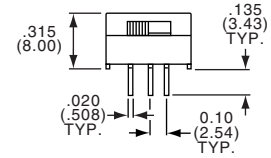

Slide Switches, Instrumentation Grade, .100 Terminal Spacing

SEE PAGE B30 FOR PRODUCT SPECIFICATIONS

SPDT

Tyco Electronics	Alcoswitch	Act. Code	Pg. M5	■ ■ ■			Contacts
1-1437580-9	MSSA101DGRA	D		On	None	On	Gold
2-1437580-1	MSSA101EGRA	E		On	Off	On	Gold
2-1437580-5	MSSA104DRA	D		On	None	On	Silver
2-1437580-8	MSSA104ERA	E		On	Off	On	Silver

DPDT