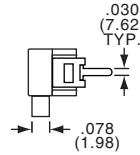

Tyco Electronics	Alcoswitch	Act. Code	Pg. M5	■ ■ ■			Contacts
1-1437580-9	MSSA101DGRA	D		On	None	On	Gold
2-1437580-1	MSSA101EGRA	E		On	Off	On	Gold
2-1437580-5	MSSA104DRA	D		On	None	On	Silver
2-1437580-8	MSSA104ERA	E		On	Off	On	Silver

DPDT